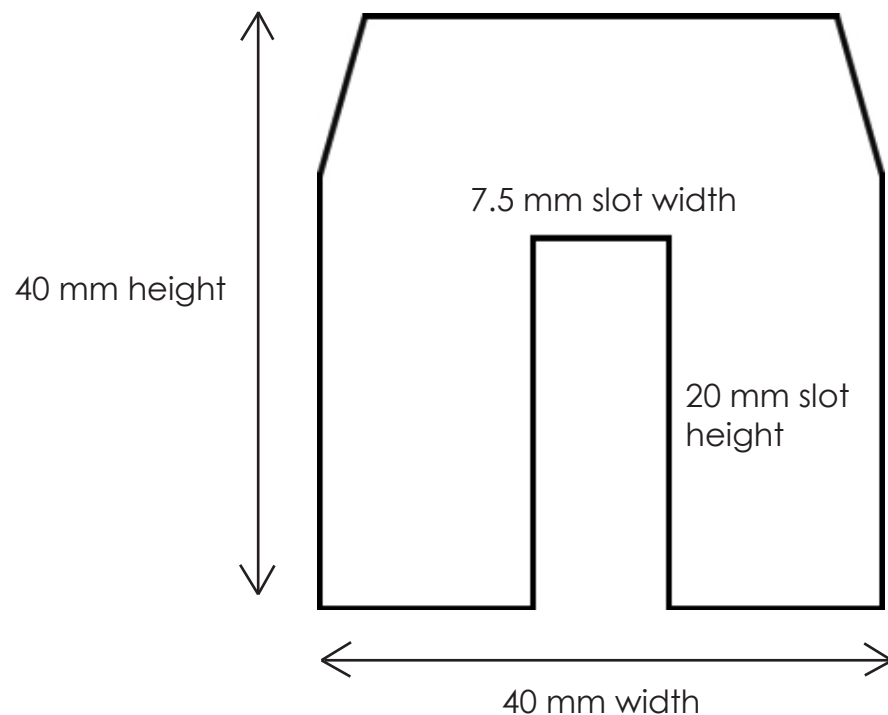

REF: PUEP-T1

Push-on trapezoidal polyurethane foam edge protector with a 20 mm x 8 mm slot

**Dimensions:**

length: 1000mm  
width: 40mm  
height: 40mm  
weight: 0.30 kg

**Black & yellow markings:**

**Cross profile:**