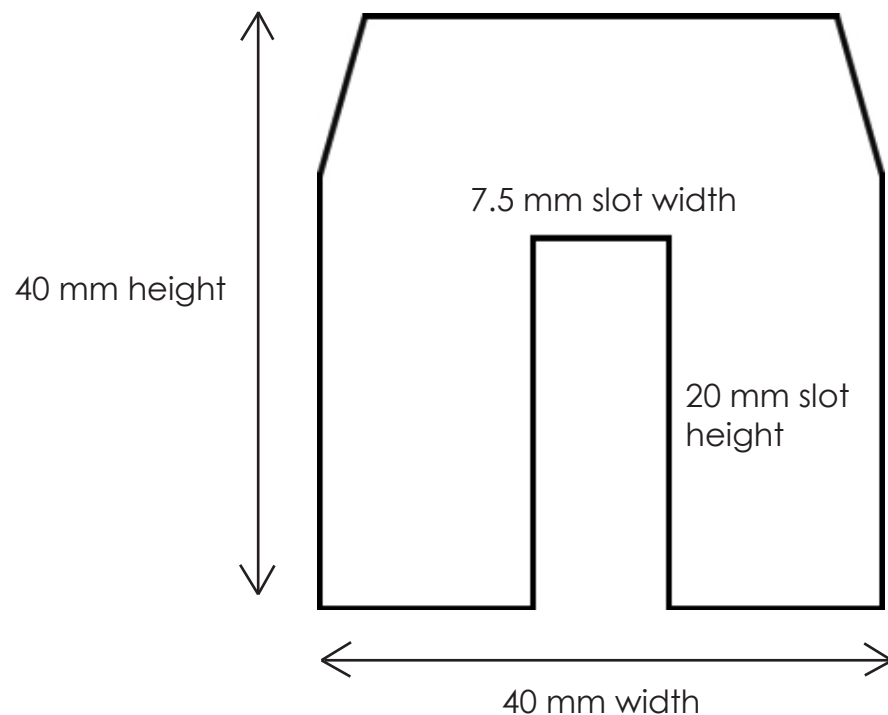

REF: PUEP-T1

Push-on trapezoidal polyurethane foam edge protector with a 20 mm x 8 mm slot

Dimensions:

length: 1000mm
width: 40mm
height: 40mm
weight: 0.30 kg

Black & yellow markings:

Cross profile:

Delta Rubber Limited
Unit 21 Priory Industrial Estate
Airspeed Road
Christchurch, DORSET
BH23 4HD