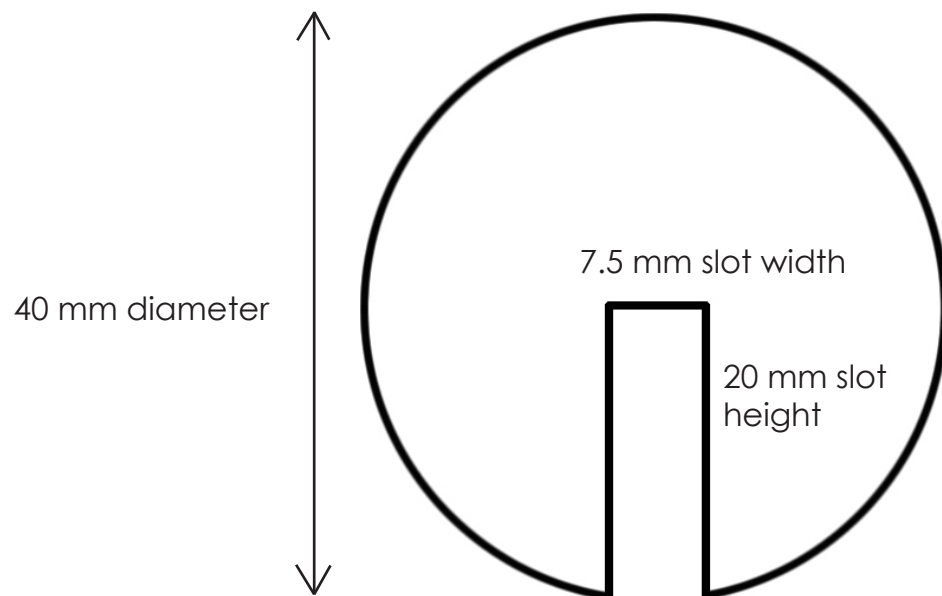

REF: PUEP-R1

Push-on round polyurethane foam edge protector with a 20 mm x 8 mm slot

Dimensions:

length: 1000mm
diameter: 40mm
weight: 0.24 kg

Black & yellow markings:

Cross profile:

Delta Rubber Limited
Unit 21 Priory Industrial Estate
Airspeed Road
Christchurch, DORSET
BH23 4HD