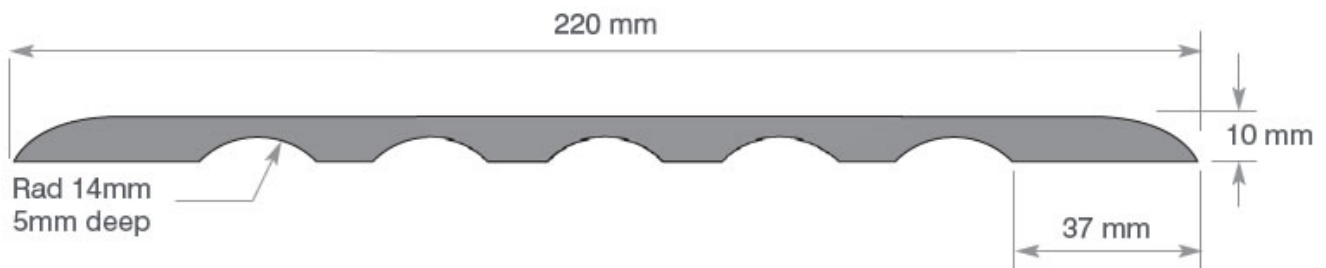

Wall Protector DUK-WP-5

Weight:	2 Kg
Size:	80 x 22 x 1 cm
Material:	Rubber
Features:	Reflective chevrons. Protects car doors when opening. 6 Holes for screw fixings.

Standard length
80 cms

Delta Rubber Limited
Unit 21 Priory Industrial Park, Airspeed Road
CHRISTCHURCH, Dorset, BH23 4HD
e: deltasales@deltarubber.co.uk
t: 01425 278011