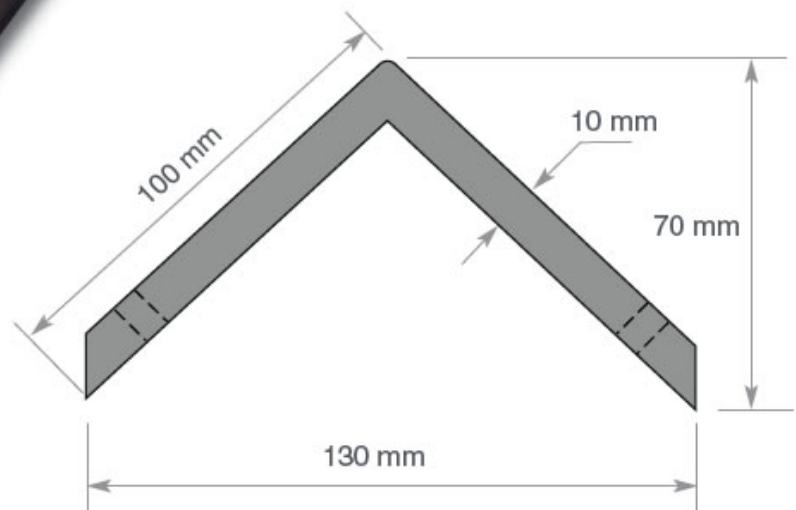

Rubber Corner Guard DUK-129

Weight: 2.23 Kg

Size: 80 x 10 x 1 cm

Material: Rubber

Features: Embedded with high-intensity reflective tape.
Protects corner brickwork from Fork Lift Trucks etc.
Screw holes for fixing