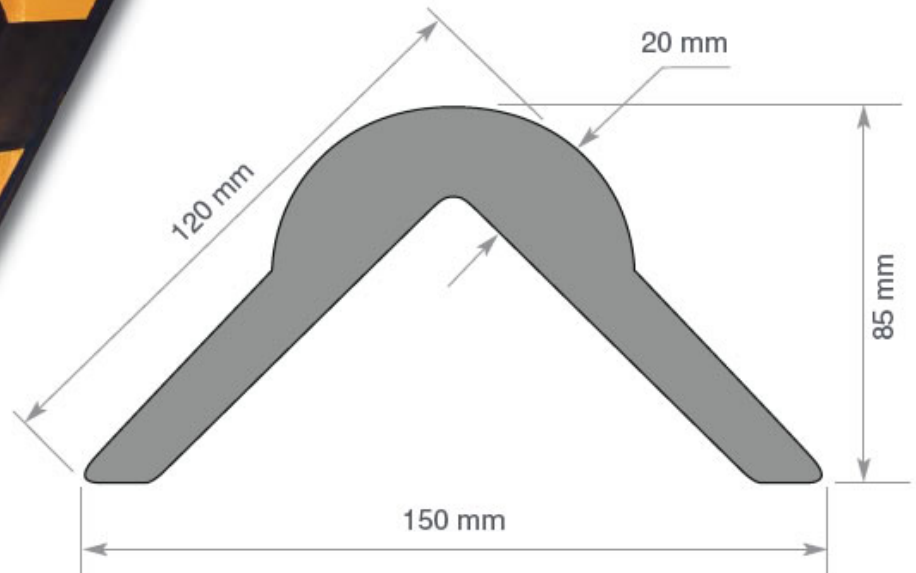

Rubber Corner Guard DUK-128

Weight: 2.5 Kg

Size: 80 x 12 x 2 cm

Material: Rubber

Features: Embedded with high-intensity reflective tape.
Protects corner brickwork from Fork Lift Trucks etc.
Screw holes for fixing