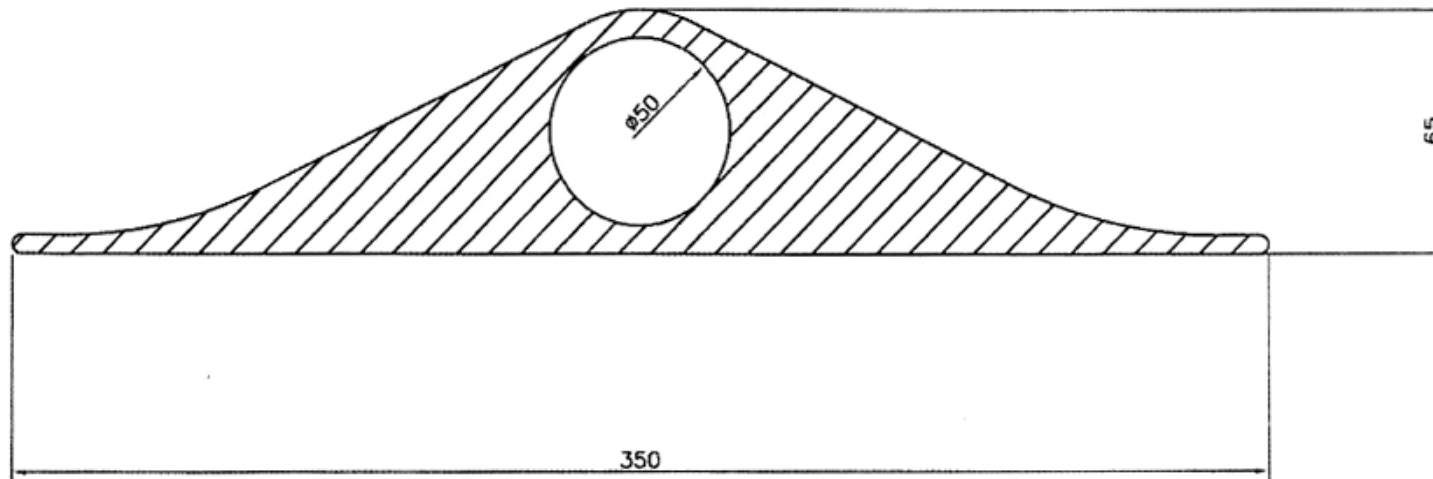

REF: CABLEPR-50

[VIEW & ORDER ONLINE >>](#)

Delta Rubber Limited
Unit 21 Priory Industrial Estate
Airspeed Road
Christchurch, DORSET
BH24 4HU

t: 01425 278011
e: info@deltarubber.co.uk

www.deltarubber.co.uk