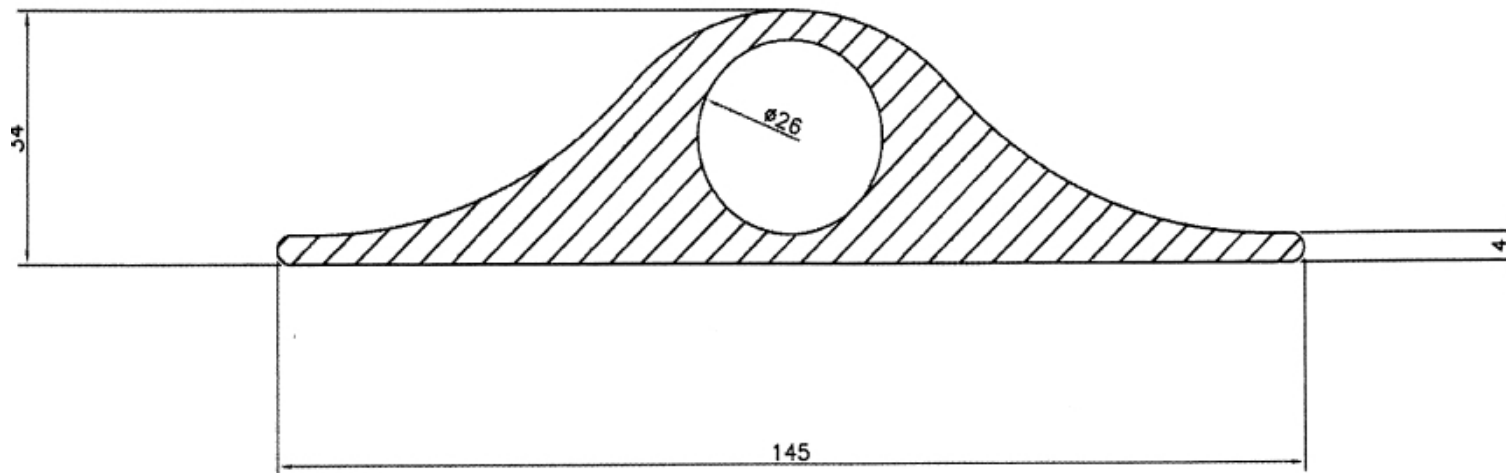

REF: CABLEPR-16

[VIEW & ORDER ONLINE >>](#)

Delta Rubber Limited
Unit 21 Priory Industrial Park
Airspeed Road
Christchurch, DORSET
BH23 4HD

t: 01425 278011
e: deltasales@deltarubber.co.uk

www.deltarubber.co.uk