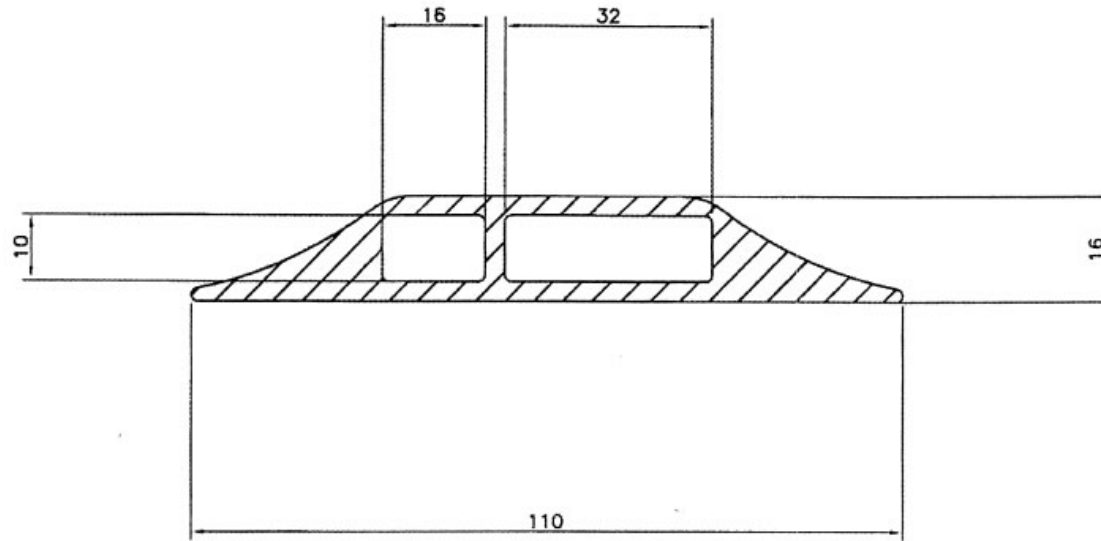

REF: CABLEPR-15

[VIEW & ORDER ONLINE >>](#)

Delta Rubber Limited
Unit 21 Priory Industrial Park
Airspeed Road
Christchurch, DORSET
BH23 4HD

t: 01425 278011
e: deltasales@deltarubber.co.uk

www.deltarubber.co.uk